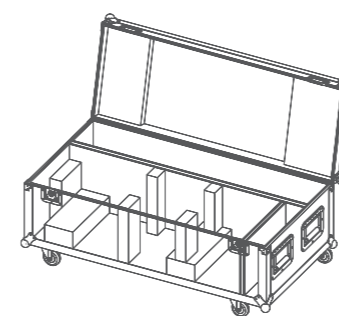

ACCESSORIES (Accessories not included unless otherwise stated)

Flight case
(1320400162)