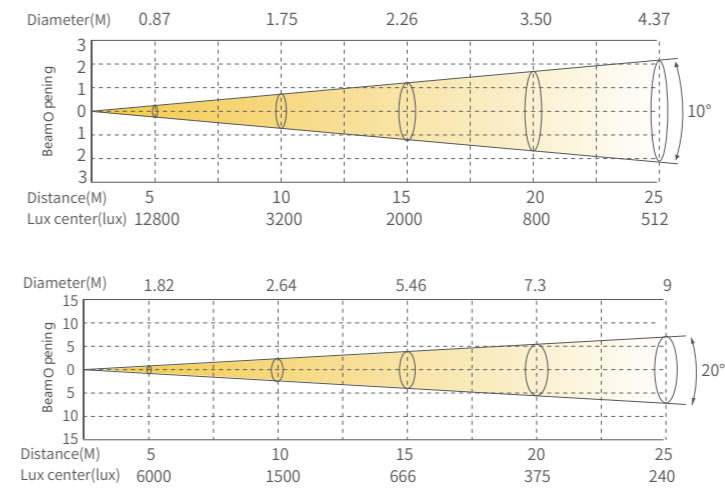

ILLUMINANCE AT DISTANCE