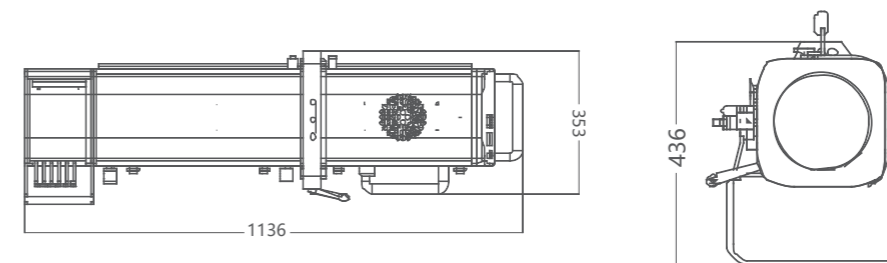

DIMENSIONS